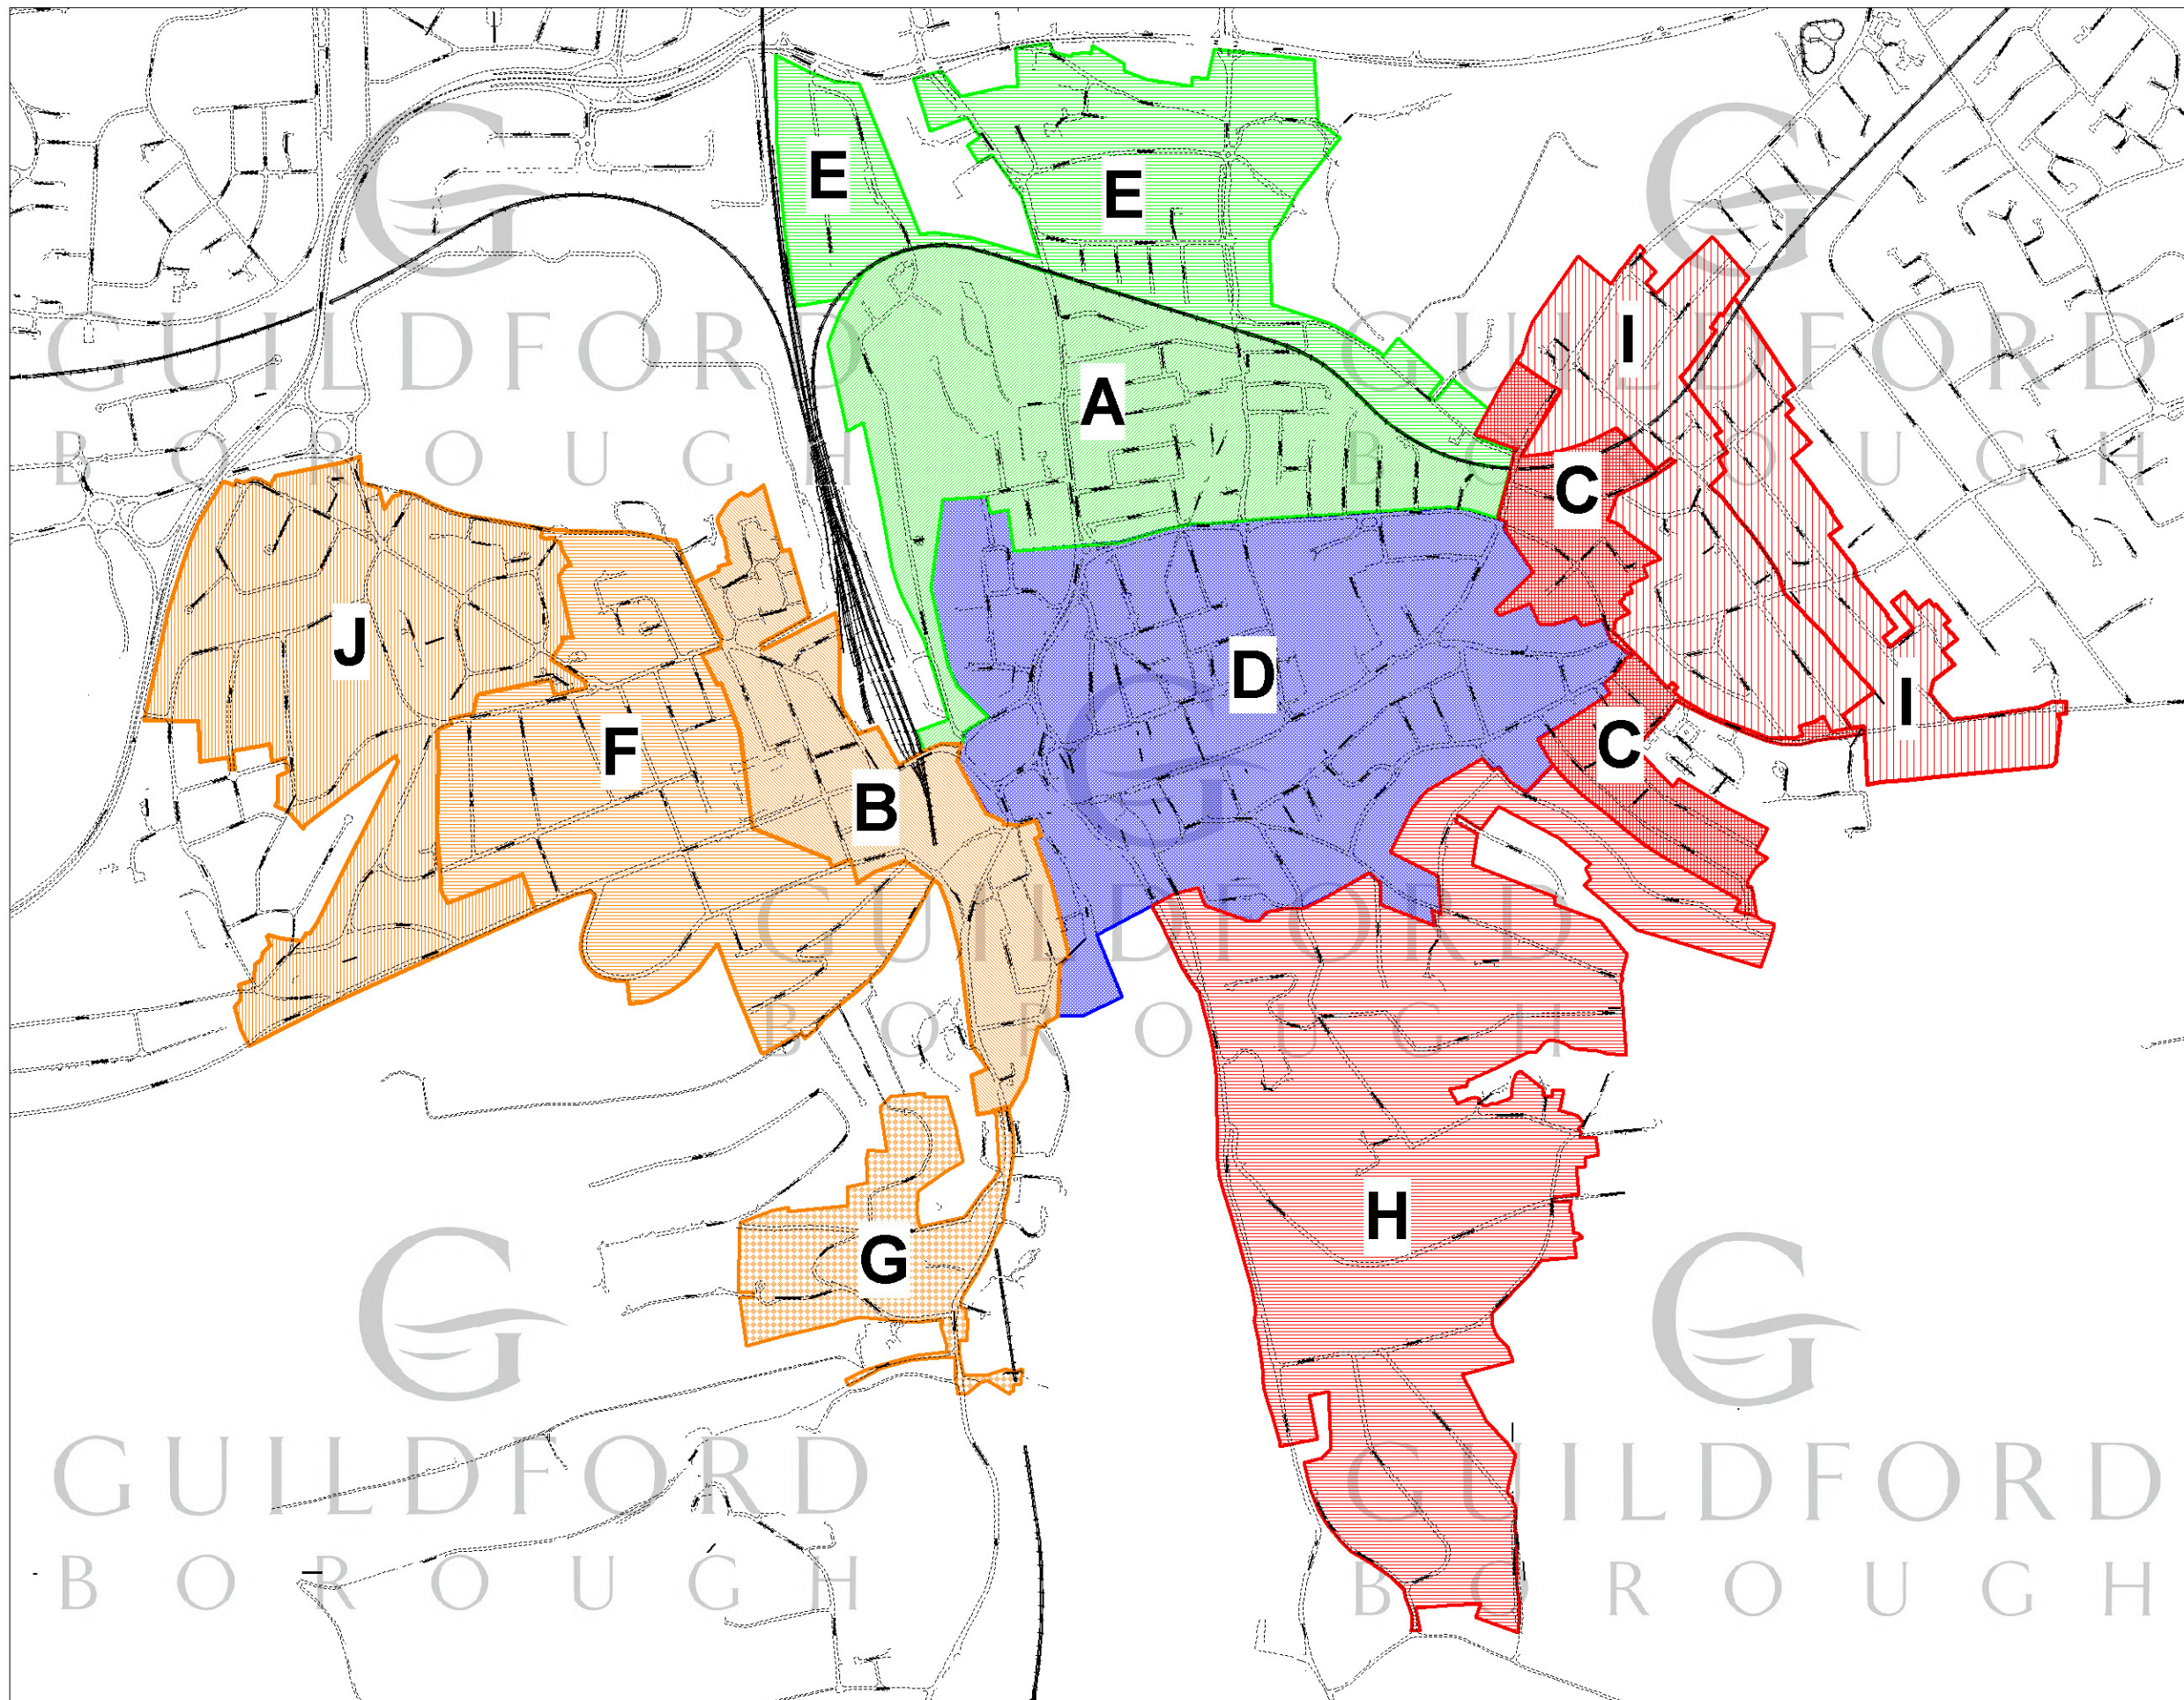

GUILDFORD TOWN CENTRE CONTROLLED PARKING ZONE

Key

	CPZ - Area A (5/98)
	CPZ - Area B (2/99)
	CPZ - Area C (6/00)
	CPZ - Area D (10/97)
	CPZ - Area E (5/98)
	CPZ - Area F (2/99)
	CPZ - Area G (2/99)
	CPZ - Area H (6/00 & 6/02)
	CPZ - Area I (6/00 & 7/03)
	CPZ - Area J (9/03)

"This map is reproduced from Ordnance Survey material with the permission of Ordnance Survey on behalf of the Controller of Her Majesty's Stationery Office Crown Copyright.

Unauthorised reproduction infringes Crown Copyright and may lead to prosecution or Civil proceedings.